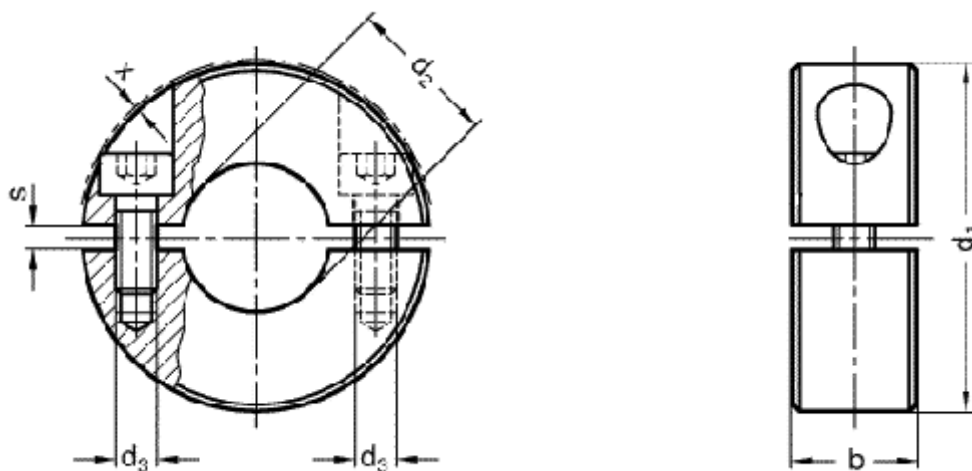

Data Sheet

Article number: 20707220B6ST

Description: E+G Split set GN 707.2-20-B6-ST
, 2-pieces

Measures

b = 9
d1 = 20
d2 = B 6
d3 = M3
s = 2.1
x = 1.2